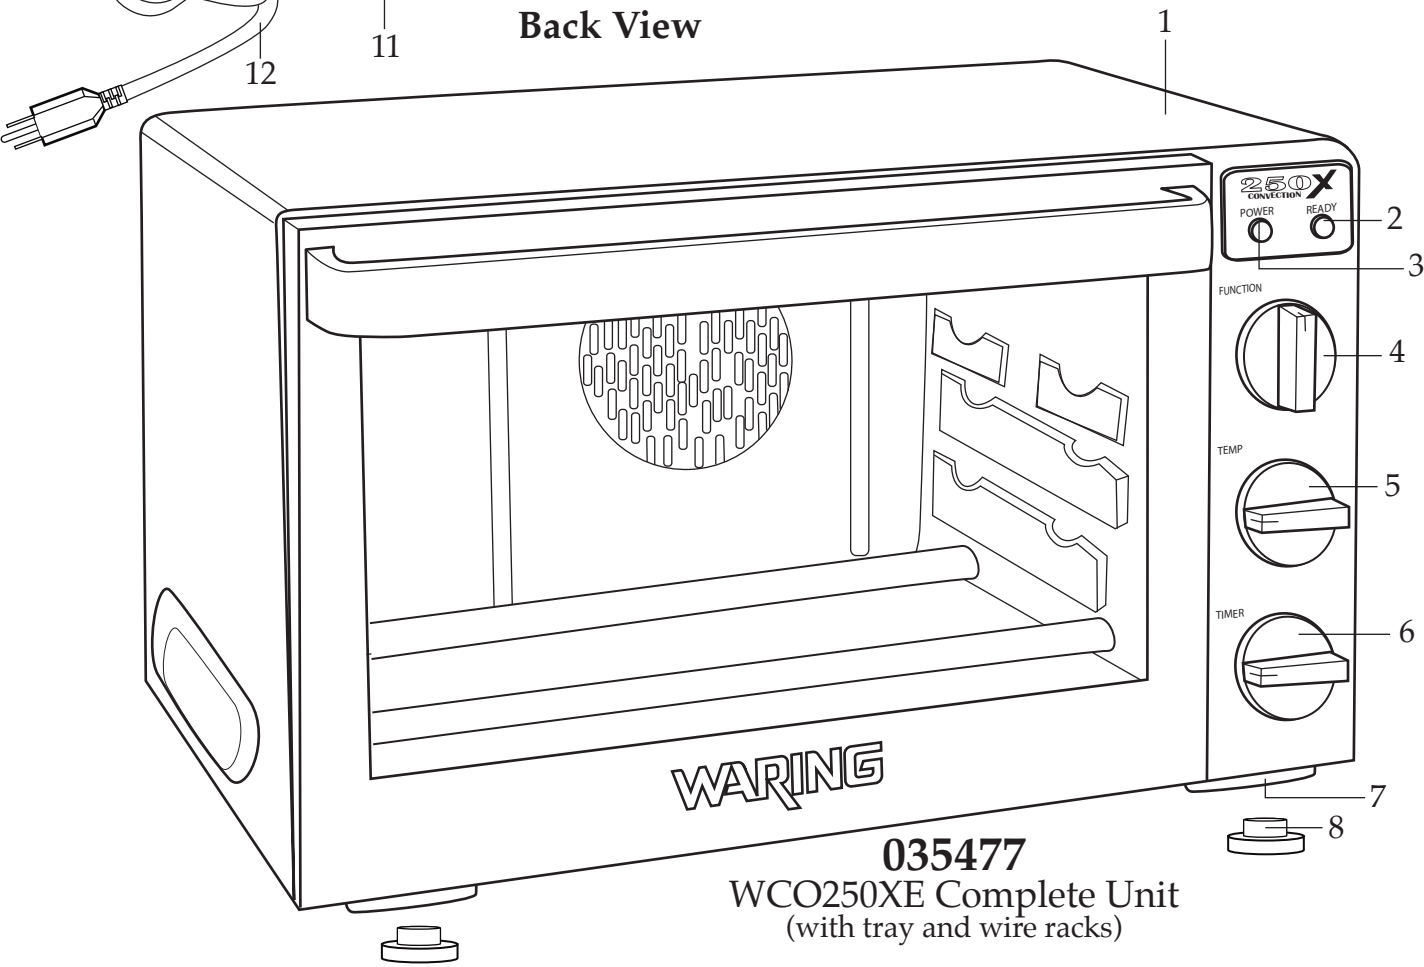

Unit Information
 230V – 50/60Hz – 1700W
 .9 Cubic Foot Capacity
 Will Accommodate a Quarter Sheet Pan.

WARING
COMMERCIAL

Europe Quarter Size Convection Oven
WCO250XE

WARING COMMERCIAL

WCO250XE

Quarter Size Convection Oven

Illustration #	Part #	Description
1	034684	Shell
2	034766	Ready Light (green)
3	034765	Power Light (red)
4	034687	Function Knob
5	034688	Temp Knob
6	034689	Timer Knob
7	034690	Foot Base (4 required)
8	034691	Foot (4 required)
9	034692	Back Cover
10	034693	Screw (16 required)
11	034694	Strain Relief
12	032088	Cord
13	034704	Flat Head Screw (4 required)
14	034696	Light Cover Screw
15	034697	Light Cover
16	034698	Halogen Bulb
17	034699	Screw (leads to elements)
18	034700	Spring Washer (leads to elements)
19	035478	Top Element (2 required <i>have pink ends</i>)
20	035479	Bottom Element (2 required <i>have white ends</i>)
21	034703	Screw (element plate)
22	035392	Motor Assembly
23	034707	Insulated Heat Plate
24	034708	Motor Fan Base
25	034717	Spring Washer (3 required)
26	034705	Screw (3 required)
27	034709	Fan
28	034710	Washer (2 required)
29	034711	Hex Nut
30	035480	Rear Heating Element