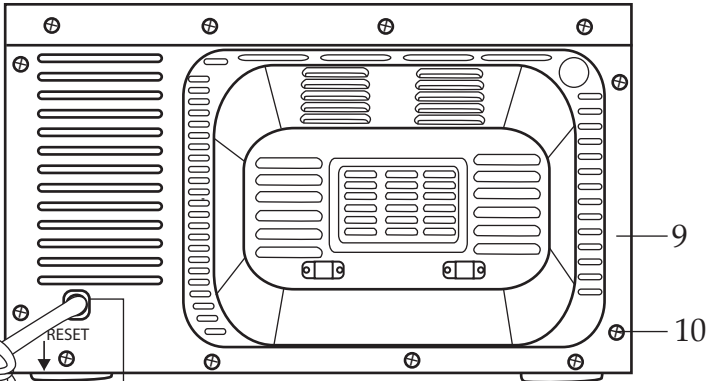

Unit Information
 230V – 50/60Hz – 1700W
 .9 Cubic Foot Capacity
 Will Accommodate a Quarter Sheet Pan.

WARING
COMMERCIAL

Europe Quarter Size Convection Oven
WCO250XE

WARING COMMERCIAL

WCO250XE

Quarter Size Convection Oven

Illustration #	Part #	Description
1	034684	Shell
2	034766	Ready Light (green)
3	034765	Power Light (red)
4	034687	Function Knob
5	034688	Temp Knob
6	034689	Timer Knob
7	034690	Foot Base (4 required)
8	034691	Foot (4 required)
9	034692	Back Cover
10	034693	Screw (16 required)
11	034694	Strain Relief
12	032088	Cord
13	034704	Flat Head Screw (4 required)
14	034696	Light Cover Screw
15	034697	Light Cover
16	034698	Halogen Bulb
17	034699	Screw (leads to elements)
18	034700	Spring Washer (leads to elements)
19	035478	Top Element (2 required <i>have pink ends</i>)
20	035479	Bottom Element (2 required <i>have white ends</i>)
21	034703	Screw (element plate)
22	035392	Motor Assembly
23	034707	Insulated Heat Plate
24	034708	Motor Fan Base
25	034717	Spring Washer (3 required)
26	034705	Screw (3 required)
27	034709	Fan
28	034710	Washer (2 required)
29	034711	Hex Nut
30	035480	Rear Heating Element