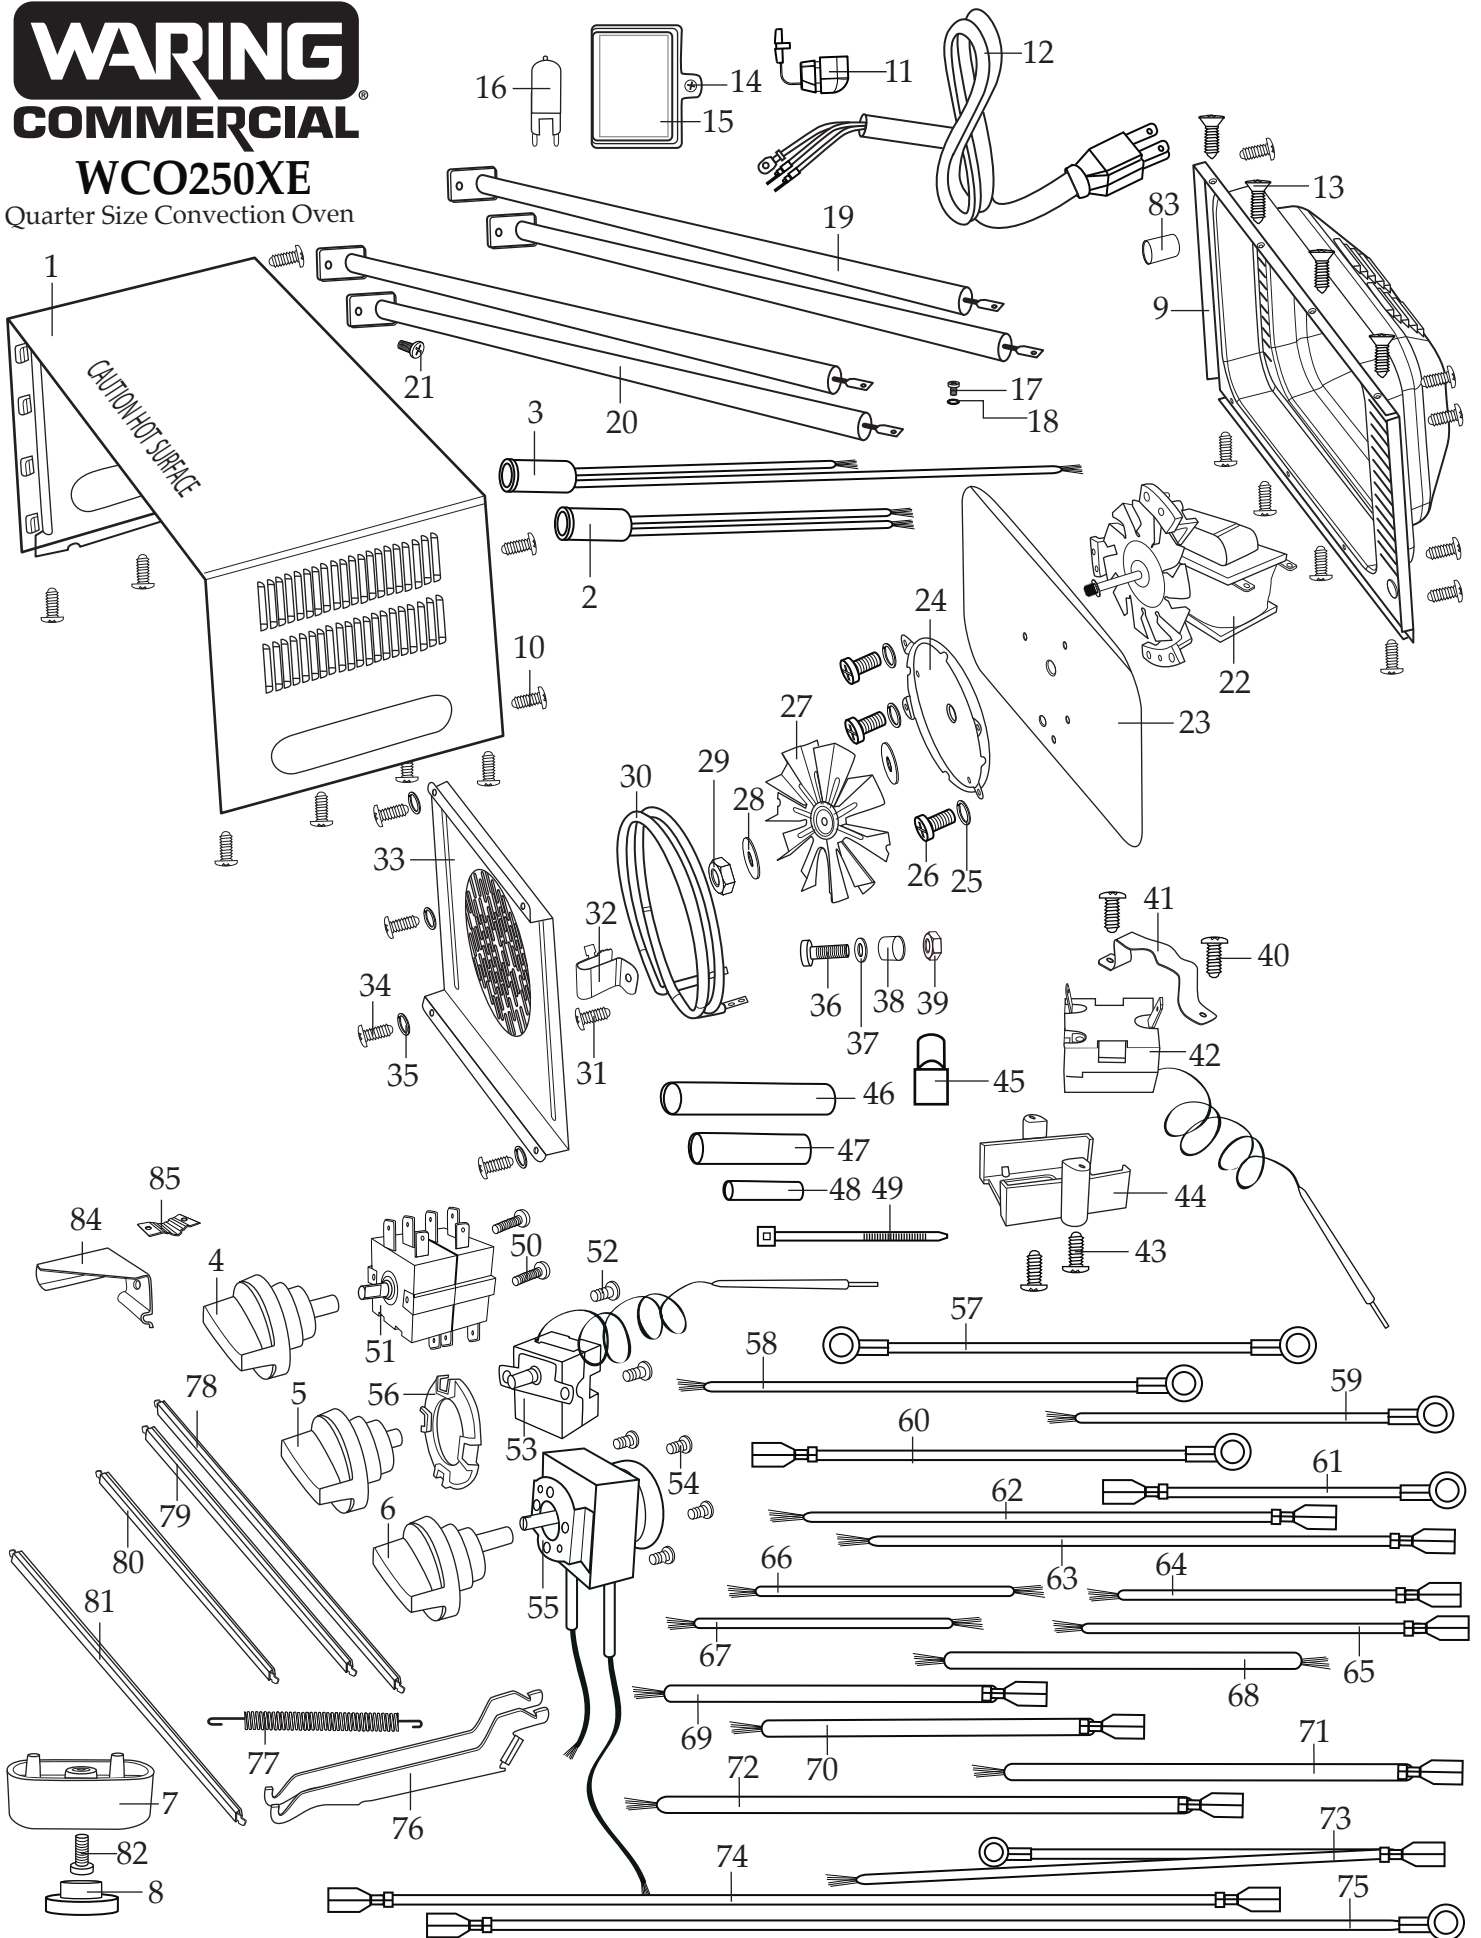

Unit Information
 230V – 50/60Hz – 1700W
 .9 Cubic Foot Capacity
 Will Accommodate a Quarter Sheet Pan.

WARING
COMMERCIAL

Europe Quarter Size Convection Oven
WCO250XE

WARING COMMERCIAL

WCO250XE

Quarter Size Convection Oven

Illustration #	Part #	Description
1	034684	Shell
2	034766	Ready Light (green)
3	034765	Power Light (red)
4	034687	Function Knob
5	034688	Temp Knob
6	034689	Timer Knob
7	034690	Foot Base (4 required)
8	034691	Foot (4 required)
9	034692	Back Cover
10	034693	Screw (16 required)
11	034694	Strain Relief
12	032088	Cord
13	034704	Flat Head Screw (4 required)
14	034696	Light Cover Screw
15	034697	Light Cover
16	034698	Halogen Bulb
17	034699	Screw (leads to elements)
18	034700	Spring Washer (leads to elements)
19	035478	Top Element (2 required <i>have pink ends</i>)
20	035479	Bottom Element (2 required <i>have white ends</i>)
21	034703	Screw (element plate)
22	035392	Motor Assembly
23	034707	Insulated Heat Plate
24	034708	Motor Fan Base
25	034717	Spring Washer (3 required)
26	034705	Screw (3 required)
27	034709	Fan
28	034710	Washer (2 required)
29	034711	Hex Nut
30	035480	Rear Heating Element